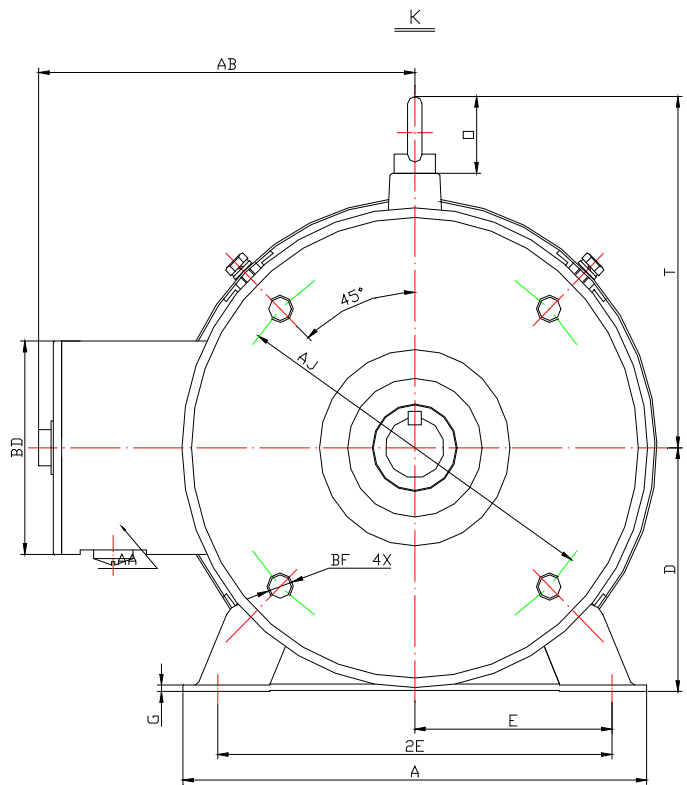

Orientation

										HP	RPM	Frame	WGT lb	MQSP / MPSP-1504T
A	B	C	D	G	H	E	2E	2F1	2F2	15	1800	254TC	252,0	Stainless Steel 304, IP66
11.20"	9.50"	23.2"	6.25"	0.470"	0.53"	5.00"	10.00"	8.25"	0.00"					
P	AK	AJ	AH	AG	BA	BB	BC	BF	O	T				
11.72"	8.50"	7.250"	3.75"	19.20"	4.75"	0.25"	0.25"	4 * 1/2-13"	2.10"	8.95"				
U	R	S	ES	NW	AA	AB	BD	BV	DE Brg	ODE Brg				
1.625"	1.416"	0.375"	2.91"	4.00"	3/4" NPT	8.90"	5.12"	12.90"	6309	6309	Revised: Oct. 2018			