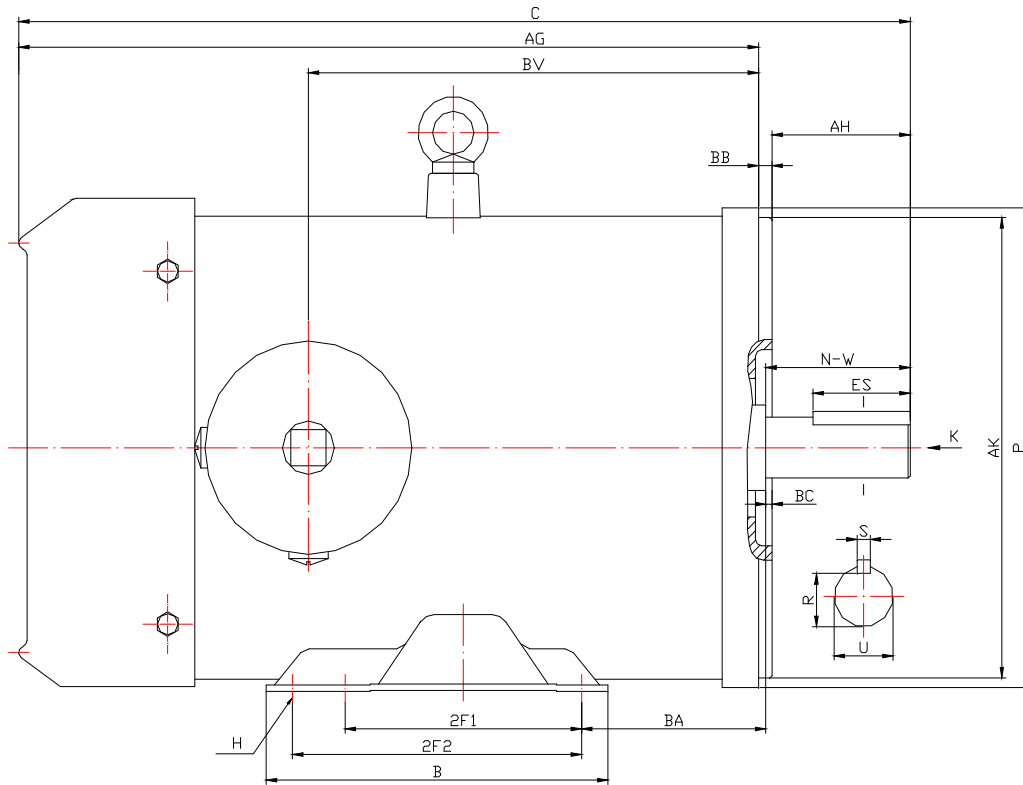

Orientation

										HP	RPM	Frame	WGT lb	MQSP / MPSP-1504T
A	B	C	D	G	H	E	2E	2F1	2F2	15	1800	254TC	252,0	Stainless Steel 304, IP66
11.20"	9.50"	23.2"	6.25"	0.470"	0.53"	5.00"	10.00"	8.25"	0.00"					
P	AK	AJ	AH	AG	BA	BB	BC	BF	O	T				
11.72"	8.50"	7.250"	3.75"	19.20"	4.75"	0.25"	0.25"	4 * 1/2-13"	2.10"	8.95"				
U	R	S	ES	NW	AA	AB	BD	BV	DE Brg	ODE Brg				
1.625"	1.416"	0.375"	2.91"	4.00"	3/4" NPT	8.90"	5.12"	12.90"	6309	6309	Revised: Oct. 2018			